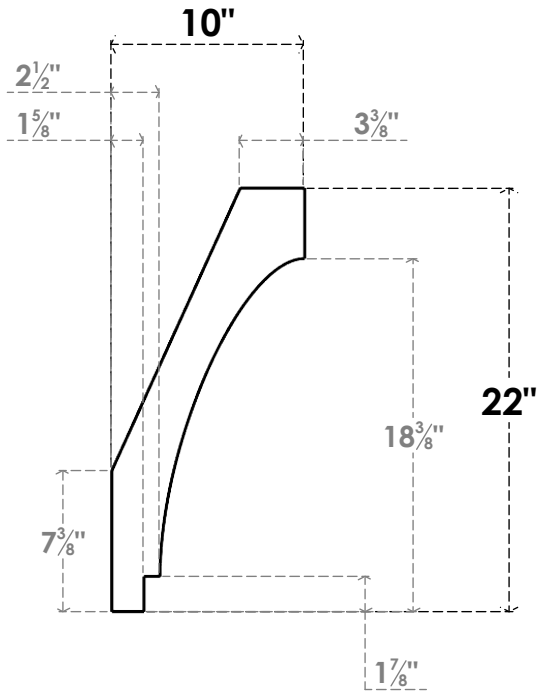

ITEM NUMBER: BRCPC040X10000X22000IMP

4"W X 10"D X 22"H IMPERIAL ARCHITECTURAL GRADE PVC CLOSED KNEE BRACE

SIDE PROFILE

FRONT PROFILE

ISOMETRIC

EKENA MILLWORK
2300 WEST MAIN ST.
CLARKSVILLE, TX 75426
TOLL FREE: 866-607-0453
WWW.EKENAMILLWORK.COM

NOTES

1. INSTALLATION TO BE COMPLETED IN ACCORDANCE WITH MANUFACTURER'S SPECIFICATIONS.
2. DRAWING MAY NOT BE TO SCALE
3. THIS DRAWING IS INTENDED FOR DESIGN AND PLANNING PURPOSES ONLY.
4. ALL INFORMATION CONTAINED HEREIN WAS CURRENT AT THE TIME OF DEVELOPMENT BUT MUST BE REVIEWED AND APPROVED BY THE PRODUCT MANUFACTURER TO BE CONSIDERED ACCURATE.
5. ARCHITECTURAL GRADE PVC PRODUCTS ARE MADE FROM EXPANDED CELLULAR PVC AND COME NATURALLY WHITE BUT MAY BE PAINTED