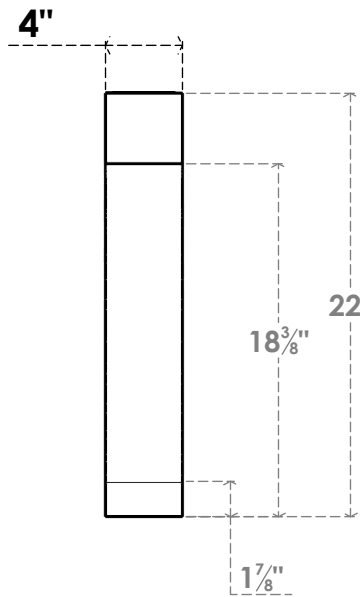

ITEM NUMBER: BRCPC040X10000X22000IMP

4"W X 10"D X 22"H IMPERIAL ARCHITECTURAL GRADE PVC CLOSED KNEE BRACE

SIDE PROFILE

FRONT PROFILE

ISOMETRIC

EKENA MILLWORK
2300 WEST MAIN ST.
CLARKSVILLE, TX 75426
TOLL FREE: 866-607-0453
WWW.EKENAMILLWORK.COM

NOTES

1. INSTALLATION TO BE COMPLETED IN ACCORDANCE WITH MANUFACTURER'S SPECIFICATIONS.
2. DRAWING MAY NOT BE TO SCALE
3. THIS DRAWING IS INTENDED FOR DESIGN AND PLANNING PURPOSES ONLY.
4. ALL INFORMATION CONTAINED HEREIN WAS CURRENT AT THE TIME OF DEVELOPMENT BUT MUST BE REVIEWED AND APPROVED BY THE PRODUCT MANUFACTURER TO BE CONSIDERED ACCURATE.
5. ARCHITECTURAL GRADE PVC PRODUCTS ARE MADE FROM EXPANDED CELLULAR PVC AND COME NATURALLY WHITE BUT MAY BE PAINTED